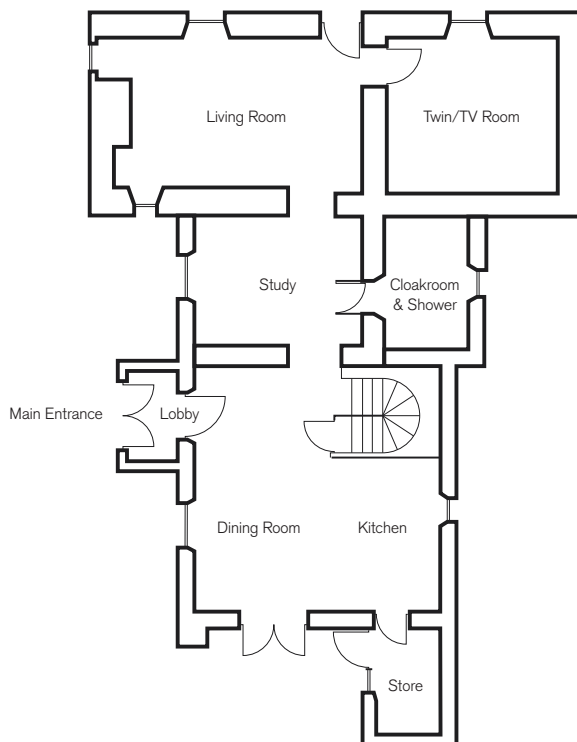

TREVERRA FARM FLOOR PLAN 6-8 GUESTS

MAXIMUM GUESTS **8**

SELF CATERING

First Floor

Location

10-15 minutes walk to Porthilly Beach and 5 minutes drive to centre of Rock

Bedroom 1

Twin bedroom with ensuite shower

Bedroom 2

Superking with ensuite bathroom

Bedroom 3

Kingsize Double with ensuite bath/shower

Twin/TV Room

Twin end to end beds with separate shower

Facilities

- Networked Sonos Music System on Ground Floor
- I-pod docks in 1st floor bedrooms
- 3 TV Screens
- 2 Sky boxes
- DVD player
- PS4 games console
- Wifi network
- Wood burning stove and logs
- Wet room with wetsuit and board storage
- Tennis Court
- Large Gardens
- Outdoor pool with hot tub
- Patio with gas barbecue

Ground Floor