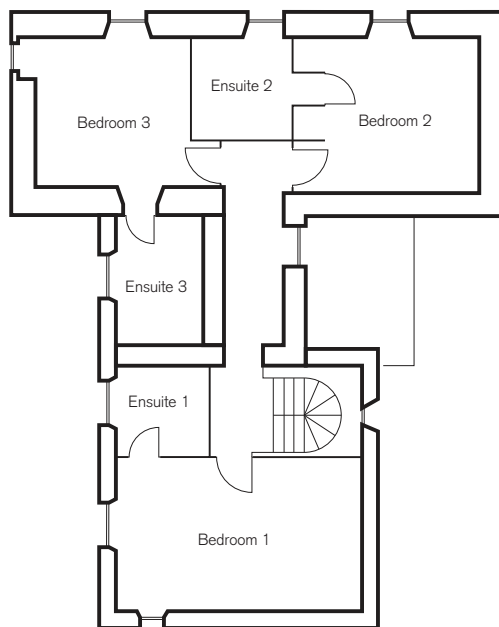

TREVERRA FARM FLOOR PLAN 6-8 GUESTS

MAXIMUM GUESTS **8**

SELF CATERING

First Floor

Location

10-15 minutes walk to Porthilly Beach and 5 minutes drive to centre of Rock

Bedroom 1

Twin bedroom with ensuite shower

Bedroom 2

Superking with ensuite bathroom

Bedroom 3

Kingsize Double with ensuite bath/shower

Twin/TV Room

Twin end to end beds with separate shower

Facilities

- Networked Sonos Music System on Ground Floor
- I-pod docks in 1st floor bedrooms
- 3 TV Screens
- 2 Sky boxes
- DVD player
- PS4 games console
- Wifi network
- Wood burning stove and logs
- Wet room with wetsuit and board storage
- Tennis Court
- Large Gardens
- Outdoor pool with hot tub
- Patio with gas barbecue

Ground Floor