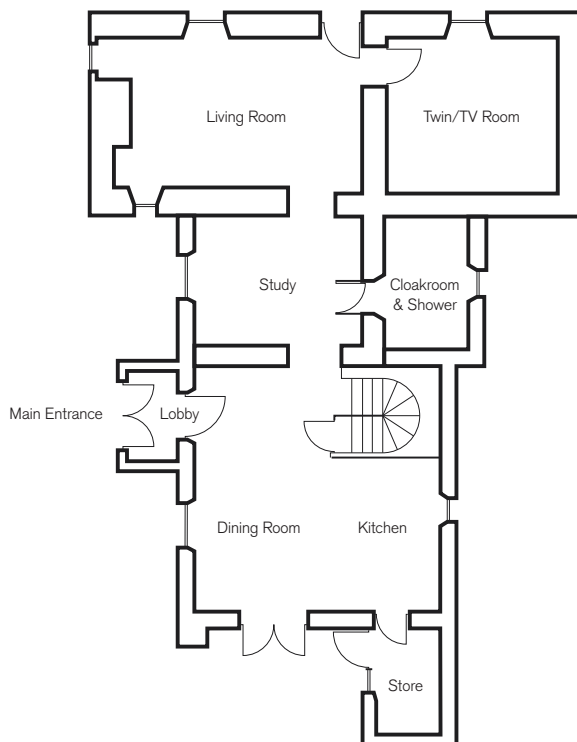

# TREVERRA FARM FLOOR PLAN 6-8 GUESTS

MAXIMUM GUESTS **8**

SELF CATERING

**Location**

10-15 minutes walk to Porthilly Beach and 5 minutes drive to centre of Rock

**Bedroom 1**

Twin/Superking bedroom with ensuite shower

**Bedroom 2**

Superking with ensuite bathroom

**Bedroom 3**

Kingsize Double with ensuite bath/shower

**Twin/TV Room**

Twin end to end beds with separate shower

**Facilities**

- Networked Sonos Music System on Ground Floor
- i-pod docks in 1st floor bedrooms
- 3 TV Screens
- 2 Sky boxes
- DVD player
- PS4 games console
- Wifi network
- Wood burning stove and logs
- Wet room with wetsuit and board storage
- Tennis Court
- Large Gardens
- Outdoor pool with hot tub
- Patio with gas barbecue

**First Floor**

**Housekeeping**

- Weekly linen change and additional midweek clean
- Goosedown duvet and pillows (hypoallergenic on request)
- Egyptian cotton bedlinen
- Towels and pool towels provided
- Balance Me toiletries

**Ground Floor**