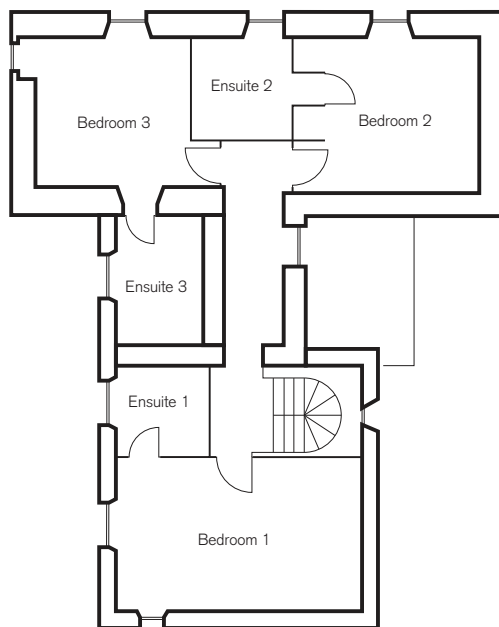

# TREVERRA FARM FLOOR PLAN 6-8 GUESTS

MAXIMUM GUESTS **8**

SELF CATERING

**Location**

10-15 minutes walk to Porthilly Beach and 5 minutes drive to centre of Rock

**Bedroom 1**

Twin/Superking bedroom with ensuite shower

**Bedroom 2**

Superking with ensuite bathroom

**Bedroom 3**

Kingsize Double with ensuite bath/shower

**Twin/TV Room**

Twin end to end beds with separate shower

**Facilities**

- Networked Sonos Music System on Ground Floor
- i-pod docks in 1st floor bedrooms
- 3 TV Screens
- 2 Sky boxes
- DVD player
- PS4 games console
- Wifi network
- Wood burning stove and logs
- Wet room with wetsuit and board storage
- Tennis Court
- Large Gardens
- Outdoor pool with hot tub
- Patio with gas barbecue

**Ground Floor**